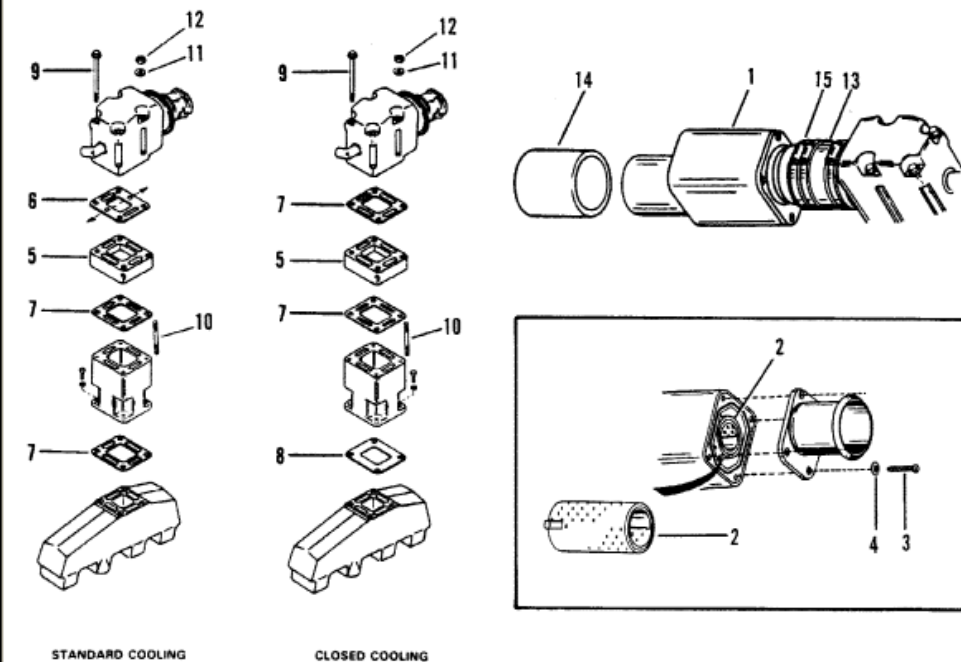

MUFFLER KIT

Parts List					
Ref	Class	Part	Description	Qty	Footnote
-	42	17705A 3	MUFFLER KIT (CAST IRON ELBO	1	
-	42	17705A 7	MUFFLER KIT (STAINLESS STEE	1	
1	42	17705A 1	MUFFLER	2	
2	42	17820A 1	ELEMENT (INCLUDES O-RING	2	
3	10	28667	SCREW	8	
4	13	26992	LOCKWASHER	8	
5		17833A 1	RISER ASSEMBLY	2	
6	27	41813	GASKET	2	
7	27	818832	GASKET	2	
8	27	41811	GASKET	2	
9	10	813722	SCREW (7") (CAST IRON ELBO	8	
9	10	813721	SCREW (8") (CAST IRON ELBO	2	
10	16	818595	STUD (STAINLESS STEEL ELB	8	
11	12	46132	WASHER (STAINLESS STEEL E	8	
12	11	46335	NUT (STAINLESS STEEL ELBO	8	
-	42	17705A 4	INSTALLATION KIT	1	
13	32	44348T	EXHAUST TUBE	2	NO LONGER INCLUDED IN KIT
14	32	48659 9	EXHAUST HOSE	2	
15	54	815504372	CLAMP	16	